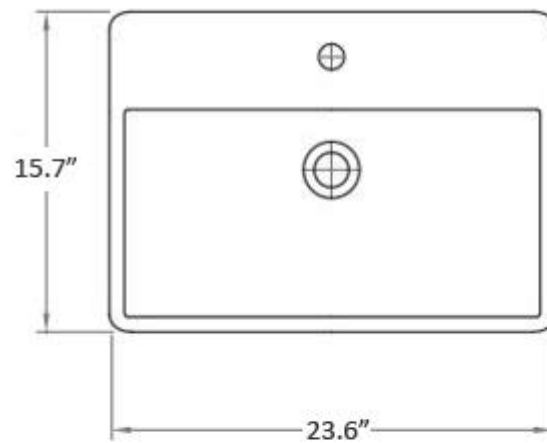

Features

- Ceramic
- Without overflow
- Countertop or wall-mount installation
- With faucet hole

Contour 61060

SKU# | Option:

- Contour 61060 WG | Gloss white

<p>Collection Contour</p>	<p>Model Contour 61060</p>	<p>Dimensions Metric <i>1 inch = 2.54 cm</i> <i>1 inch = 25.4 mm</i></p>	 <p>1051 Lea Drive - Collegeville, PA 19426 Tel. 215 513 9400 - Fax 610 831 0215 www.ws bathcollections.com - info@ws bathcollectins.com</p>
--------------------------------------	---	--	---

Collection
Contour

Model |
Contour 61060

Dimensions Metric

1 inch = 2.54 cm
1 inch = 25.4 mm

WS[®]
BATH
COLLECTIONS

1051 Lea Drive - Collegeville, PA 19426
Tel. 215 513 9400 - Fax 610 831 0215
www.ws bathcollections.com - info@ws bathcollections.com

MOUNTING HARDWARE

Wall-mount installation

Vessel/ countertop installation

Bolts

Silicone (*optional*)

Collection
Contour

Model |
Contour 61060

Dimensions Metric
1 inch = 2.54 cm
1 inch = 25.4 mm